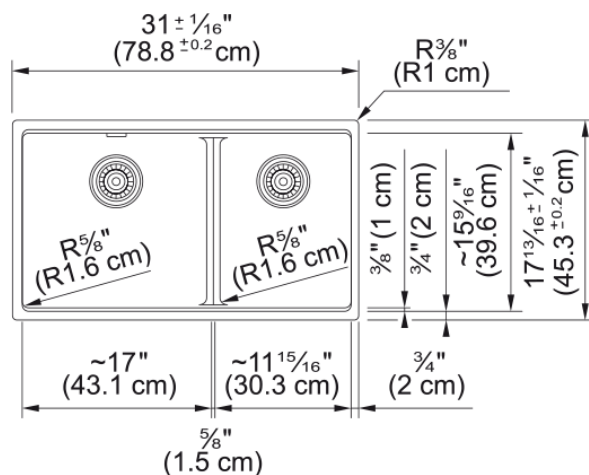

Maris Undermount Sink - MAG1601611LD-CHA | 125.0687.078

Technical Data

Aspect

Sink type	Sink
Type of material	Granite
Number of bowls	2
Color	Champagne
Surface finish	None

Product Dimensions

Exterior size: right to left	31.024
Exterior size: front to back	17.835
Large bowl size: right to left	16.945
Large bowl size: front to back	15.606
Large bowl: depth	9.492
Small bowl size: right to left	11.984
Small bowl size: front to back	15.606
Small bowl: depth	9.492

Installation

Minimum cabinet size	36"
----------------------	-----

Product specifications

Installation type	Undermount
Drain hole	3 1/2"
Position of drainer	No drainer

Product identification

Product brand	FRANKE
Product family	Maris
Collection	Maris
Certified by	IAPMO

Features

Drainers number	No drainer
-----------------	------------

Product reversibility	No
Faucet ledge	No
Strainer assembly included	No
Strainer assembly type	No waste kit
Overflow	No
Number of faucet holes	No faucet hole
Soap dispenser hole	No